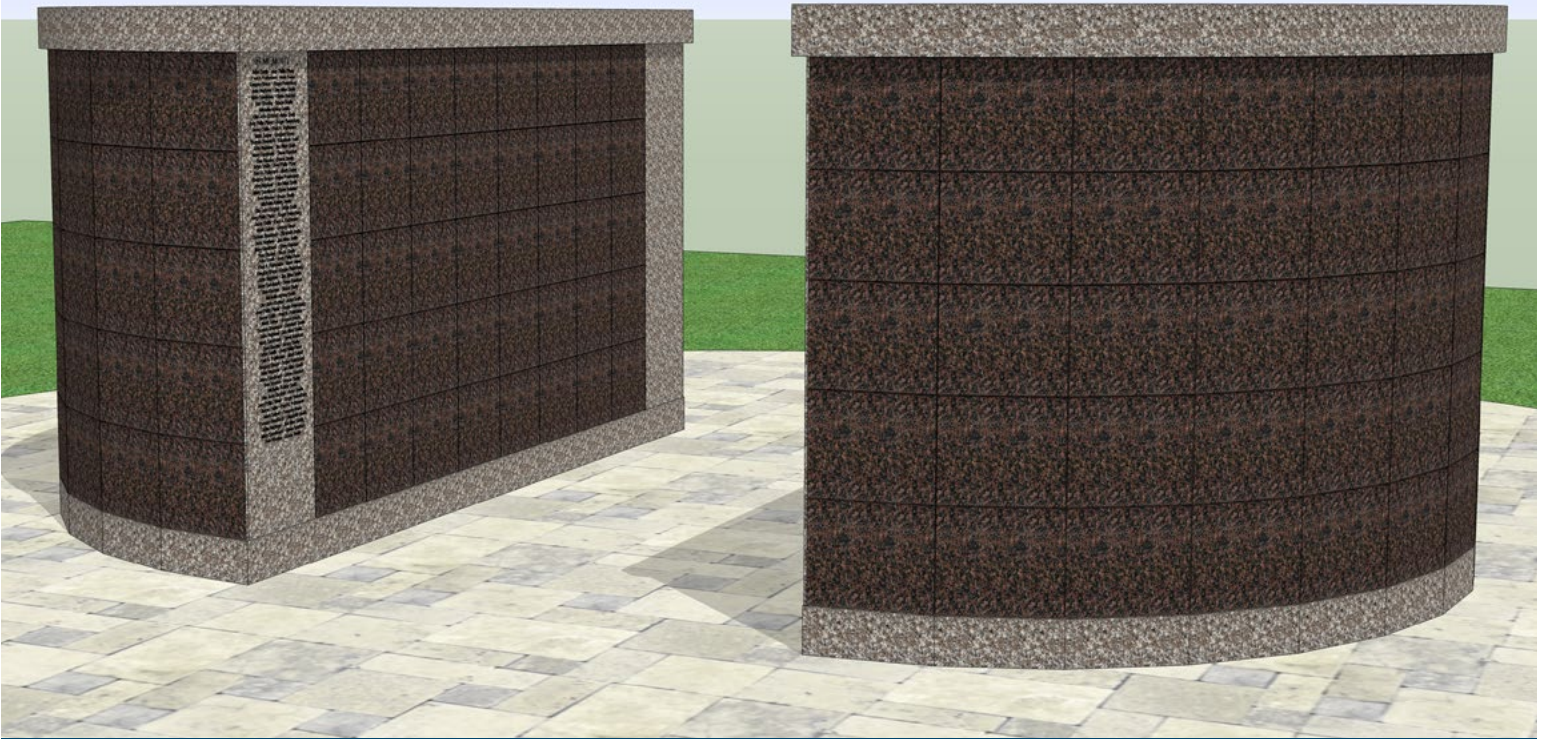

Offers both private and community committal of remains

COMBINATION COLUMBARIUM — HALF-CIRCLE

- Offer more price points to families
- Faster return on your investment
- All-granite construction with all polished surfaces add distinguished enhancement to your property
- Choose from two attractive standard color combinations: *
Maple and Mahogany; Gray and Black
- Pre-assembled for easy installation

Private niches

- 110 niches
- Double shutters for security and protection
- Loved one's inscription placed on the individual shutter

Community area

- Cremated remains are held in individual containers
- 500 capacity
- Loved one's inscription placed on the Memorialization Area

Dimensions

Overall

11'6 5/8" x 5'10 9/16" x 6'5 3/16" H
18,800 lbs.

Niches

40 are 12"W x 12"H x 12"D
70 vary in width from 11"-13 5/8" x 12"H x 12"D

*Custom colors available

Foundation and engraving/lettering is additional