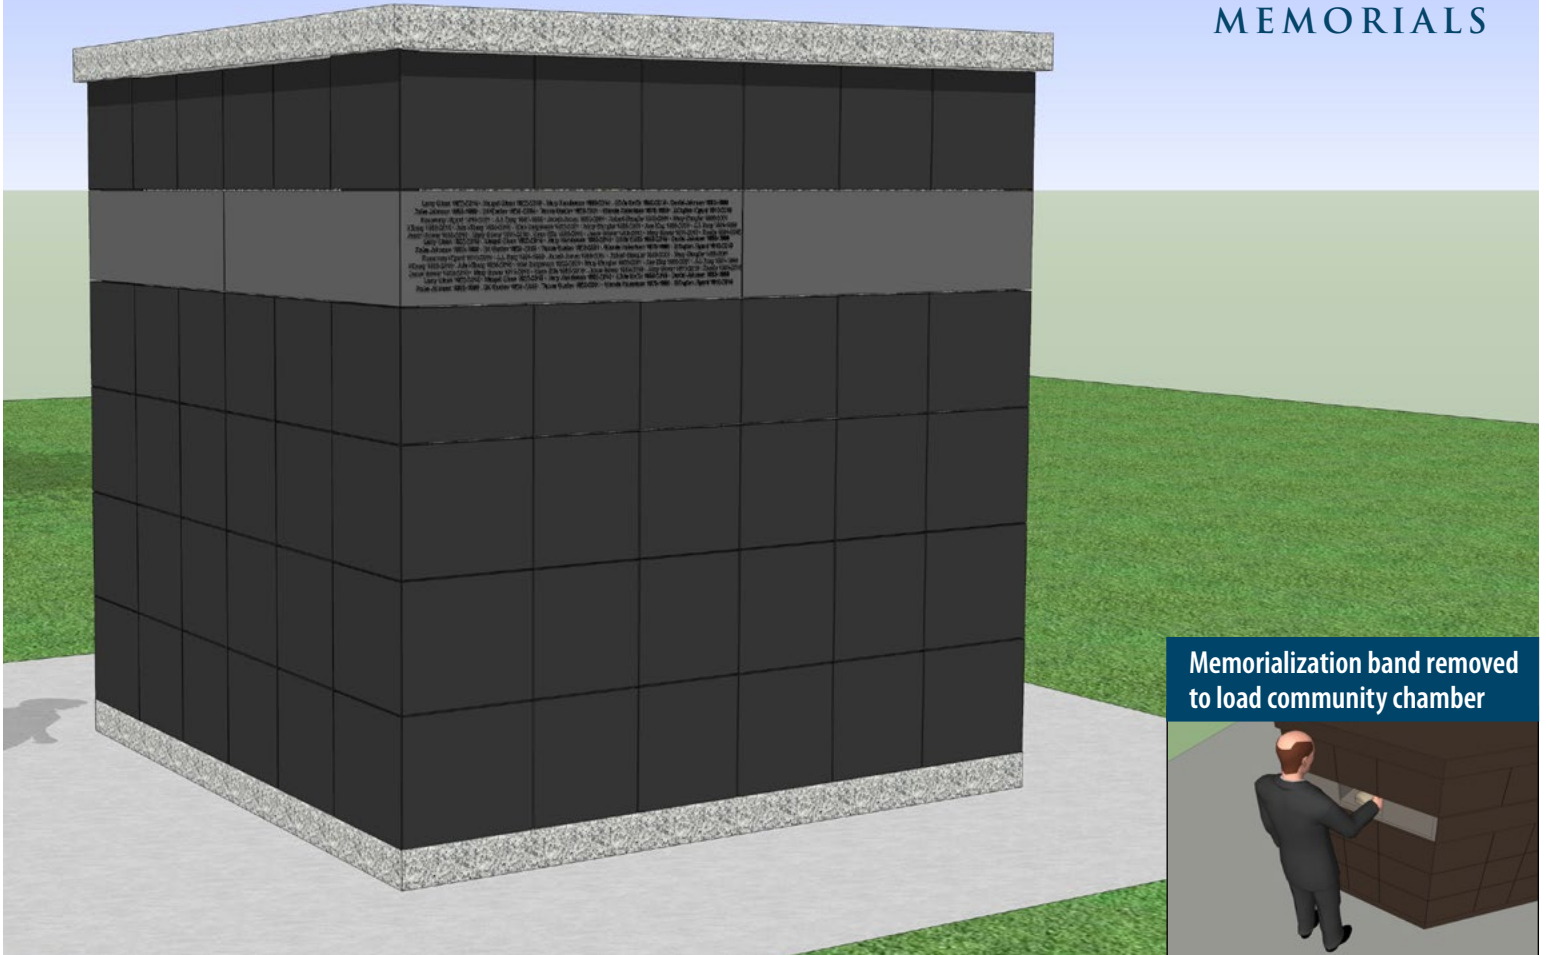

Offers both private and community committal of remains

Wilbert®
MEMORIALS

Memorialization band removed to load community chamber

COMBINATION COLUMBARIUM — SQUARE

- Offer more price points to families
- Faster return on your investment
- All-granite construction with all polished surfaces adds distinguished enhancement to your property
- Choose from two attractive standard color combinations:*
  Maple and Mahogany; Gray and Black
- Pre-assembled for easy installation

Private niches

- 100 niches
- Double shutters for security and protection
- Loved one's inscription placed on the individual shutter

Community area

- Cremated remains are held in individual containers
- 500 capacity
- Loved one's inscription placed on the Memorialization Area

Dimensions

Overall

7'1" x 7' x 7' 13/16" H
16,100 lbs.

Niches

12"W x 12"H x 12"D

*Custom colors available
Foundation and engraving/lettering is additional

Wilbert Memorials is a division of Wilbert Funeral Services, a leading supplier to the funeral industry for over 80 years.

Contact: