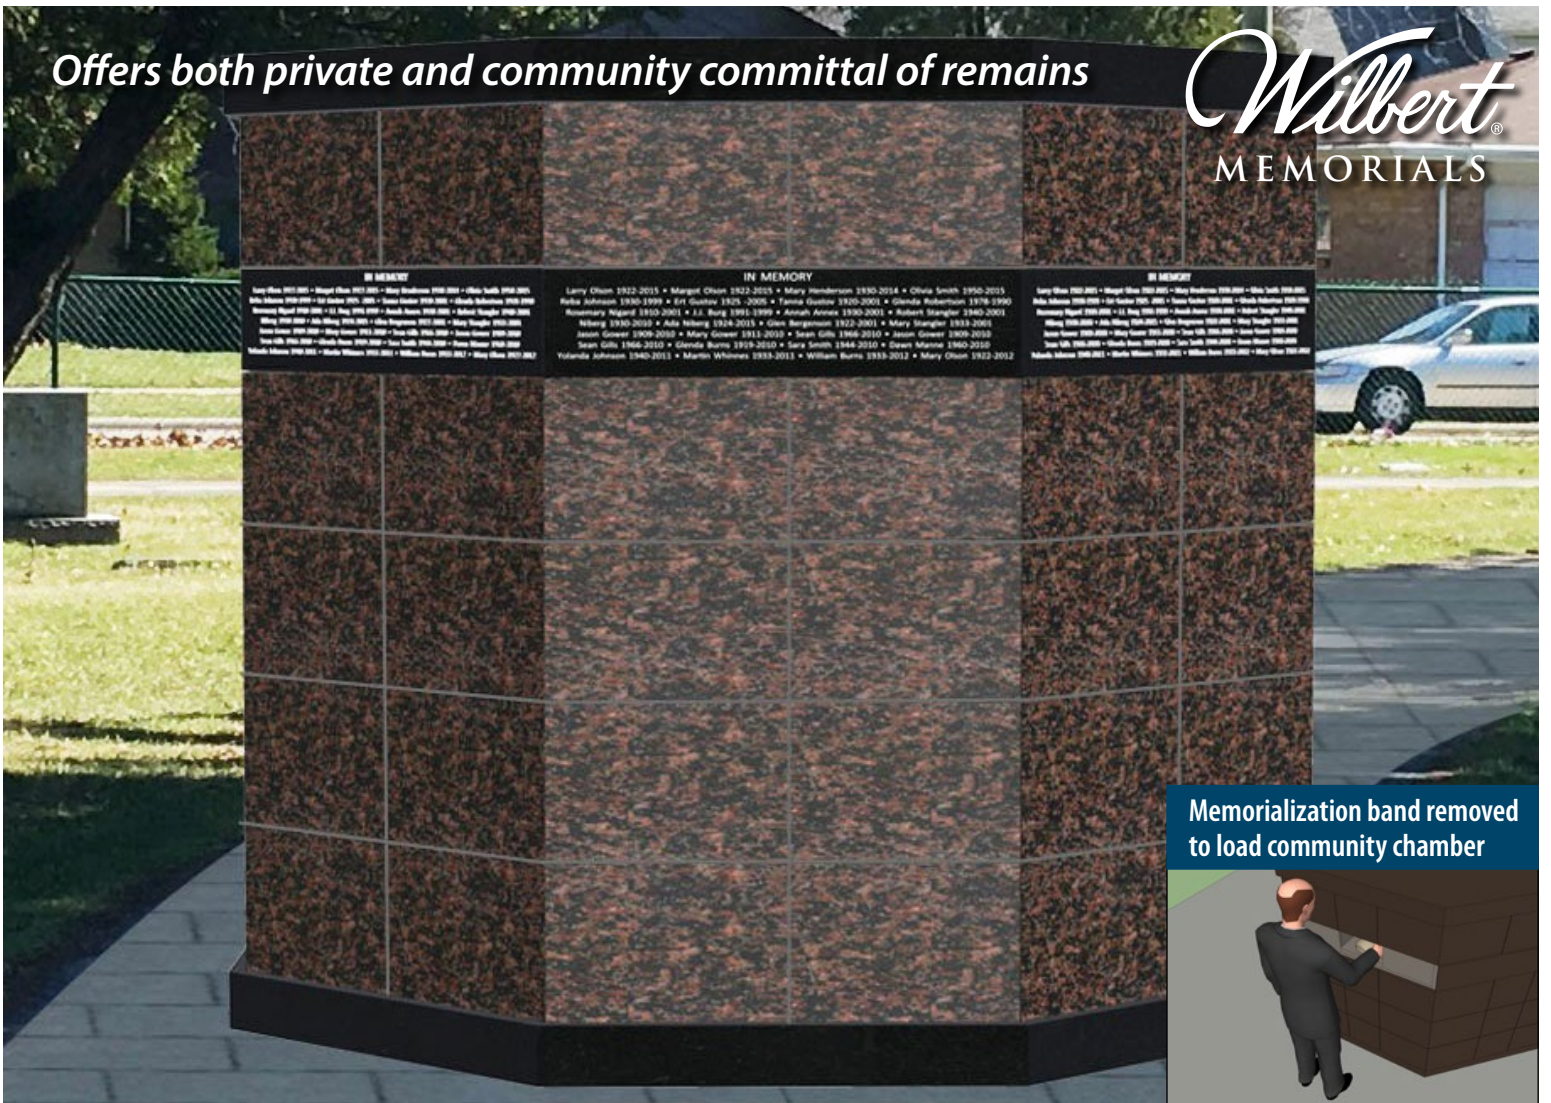

Offers both private and community committal of remains

Wilbert
MEMORIALS

Memorialization band removed to load community chamber

COMBINATION COLUMBARIUM — OCTAGON

- Offer more price points to families
- Faster return on your investment
- All-granite construction with all polished surfaces adds distinguished enhancement to your property
- Choose from two attractive standard color combinations:*
  Maple and Mahogany; Gray and Black
- Pre-assembled for easy installation

Private niches

- 80 niches
- Double shutters for security and protection
- Loved one's inscription placed on the individual shutter

Community area

- Cremated remains are held in individual containers
- 460 capacity
- Loved one's inscription placed on the Memorialization Area

Dimensions

Overall

7'3" x 7'3" x 7' 3/16"
19,500 lbs.

Niches

12"W x 12"H x 12"D

*Custom colors available
Foundation and engraving/lettering is additional

Wilbert Memorials is a division of Wilbert Funeral Services, a leading supplier to the funeral industry for over 80 years.

Contact: